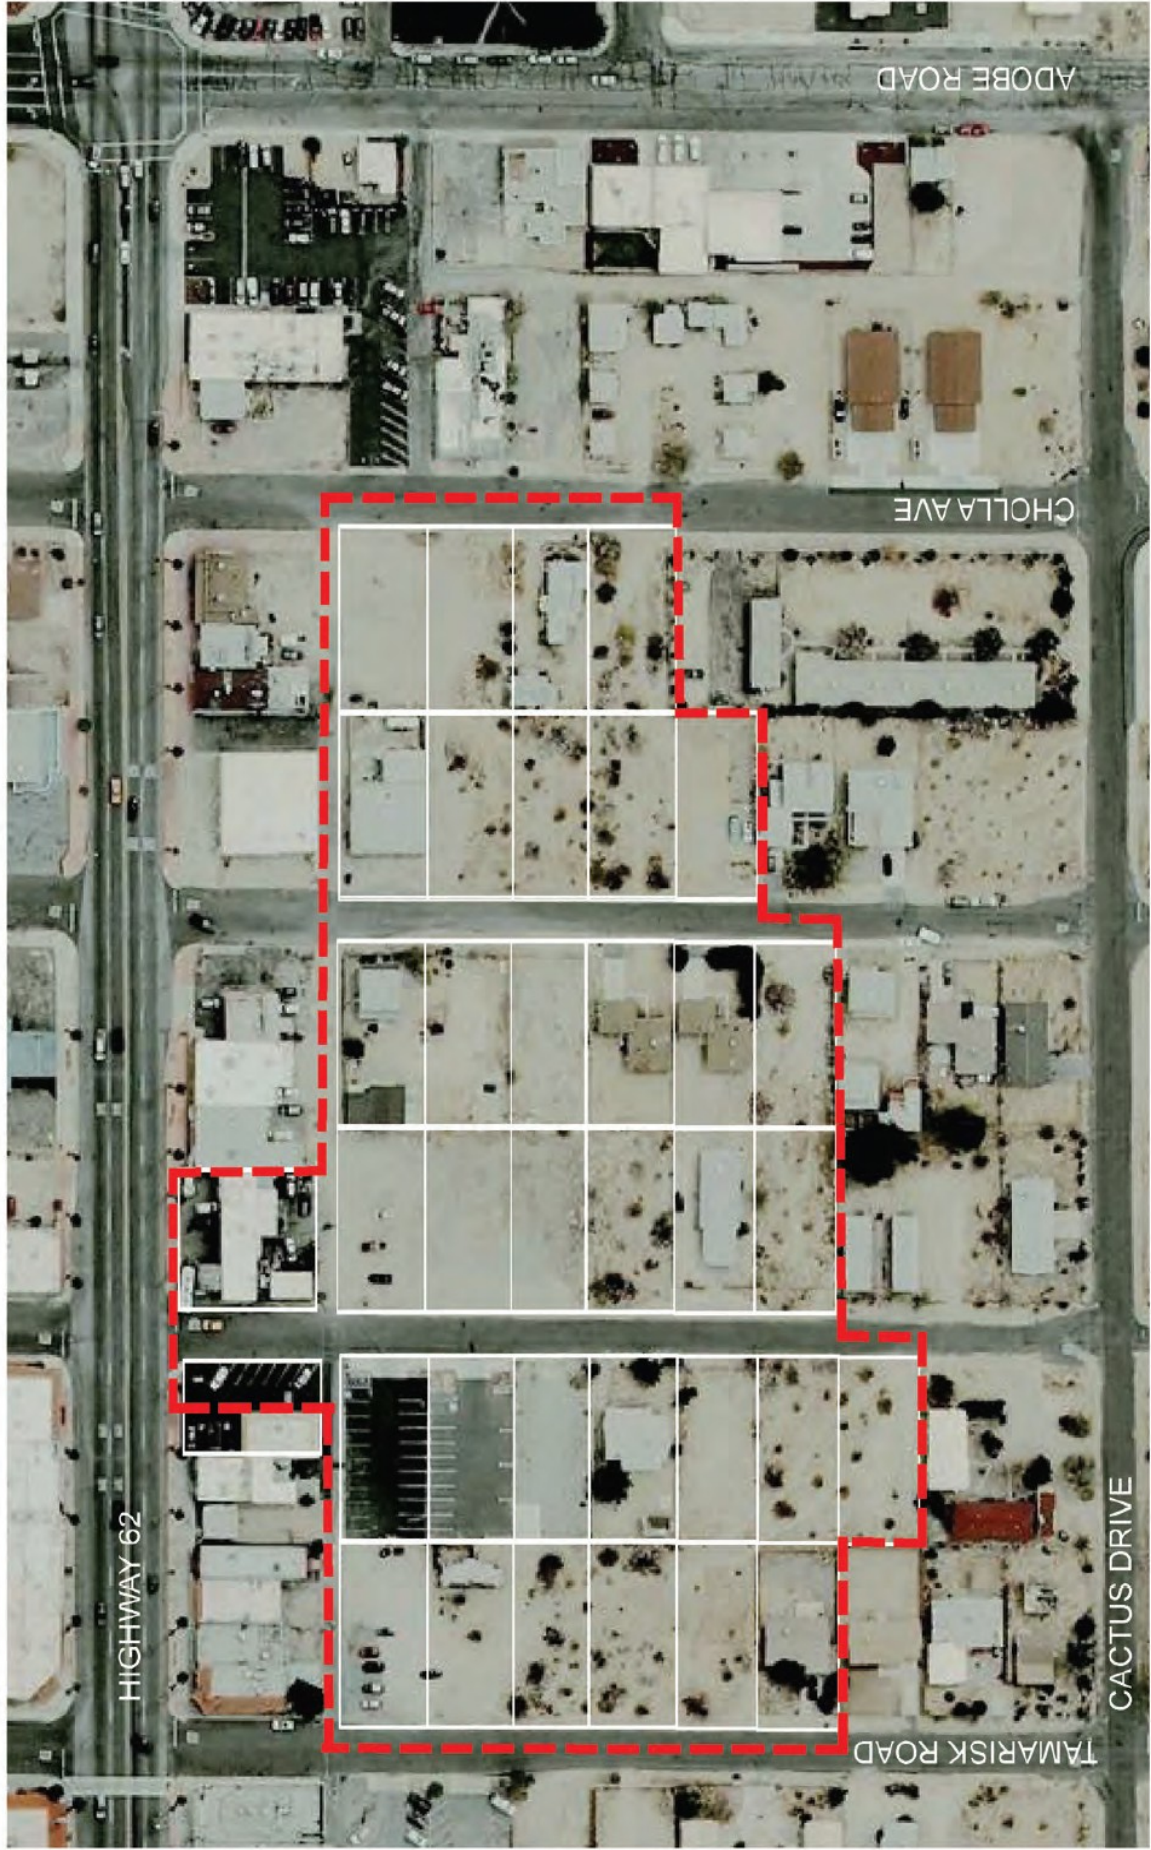

29 PALMS PROJECT PHOENIX SITE AREA

**Project
Phoenix
Concept
Site Plan**

Highway 62

Civic Plaza

Paseo

Parking

**Community
Center**

Housing

Housing

Housing

Housing

Tamarisk Avenue

Yucca Avenue

Smoke Tree Ave

Cholla Avenue

Cactus Drive

Desert Queen