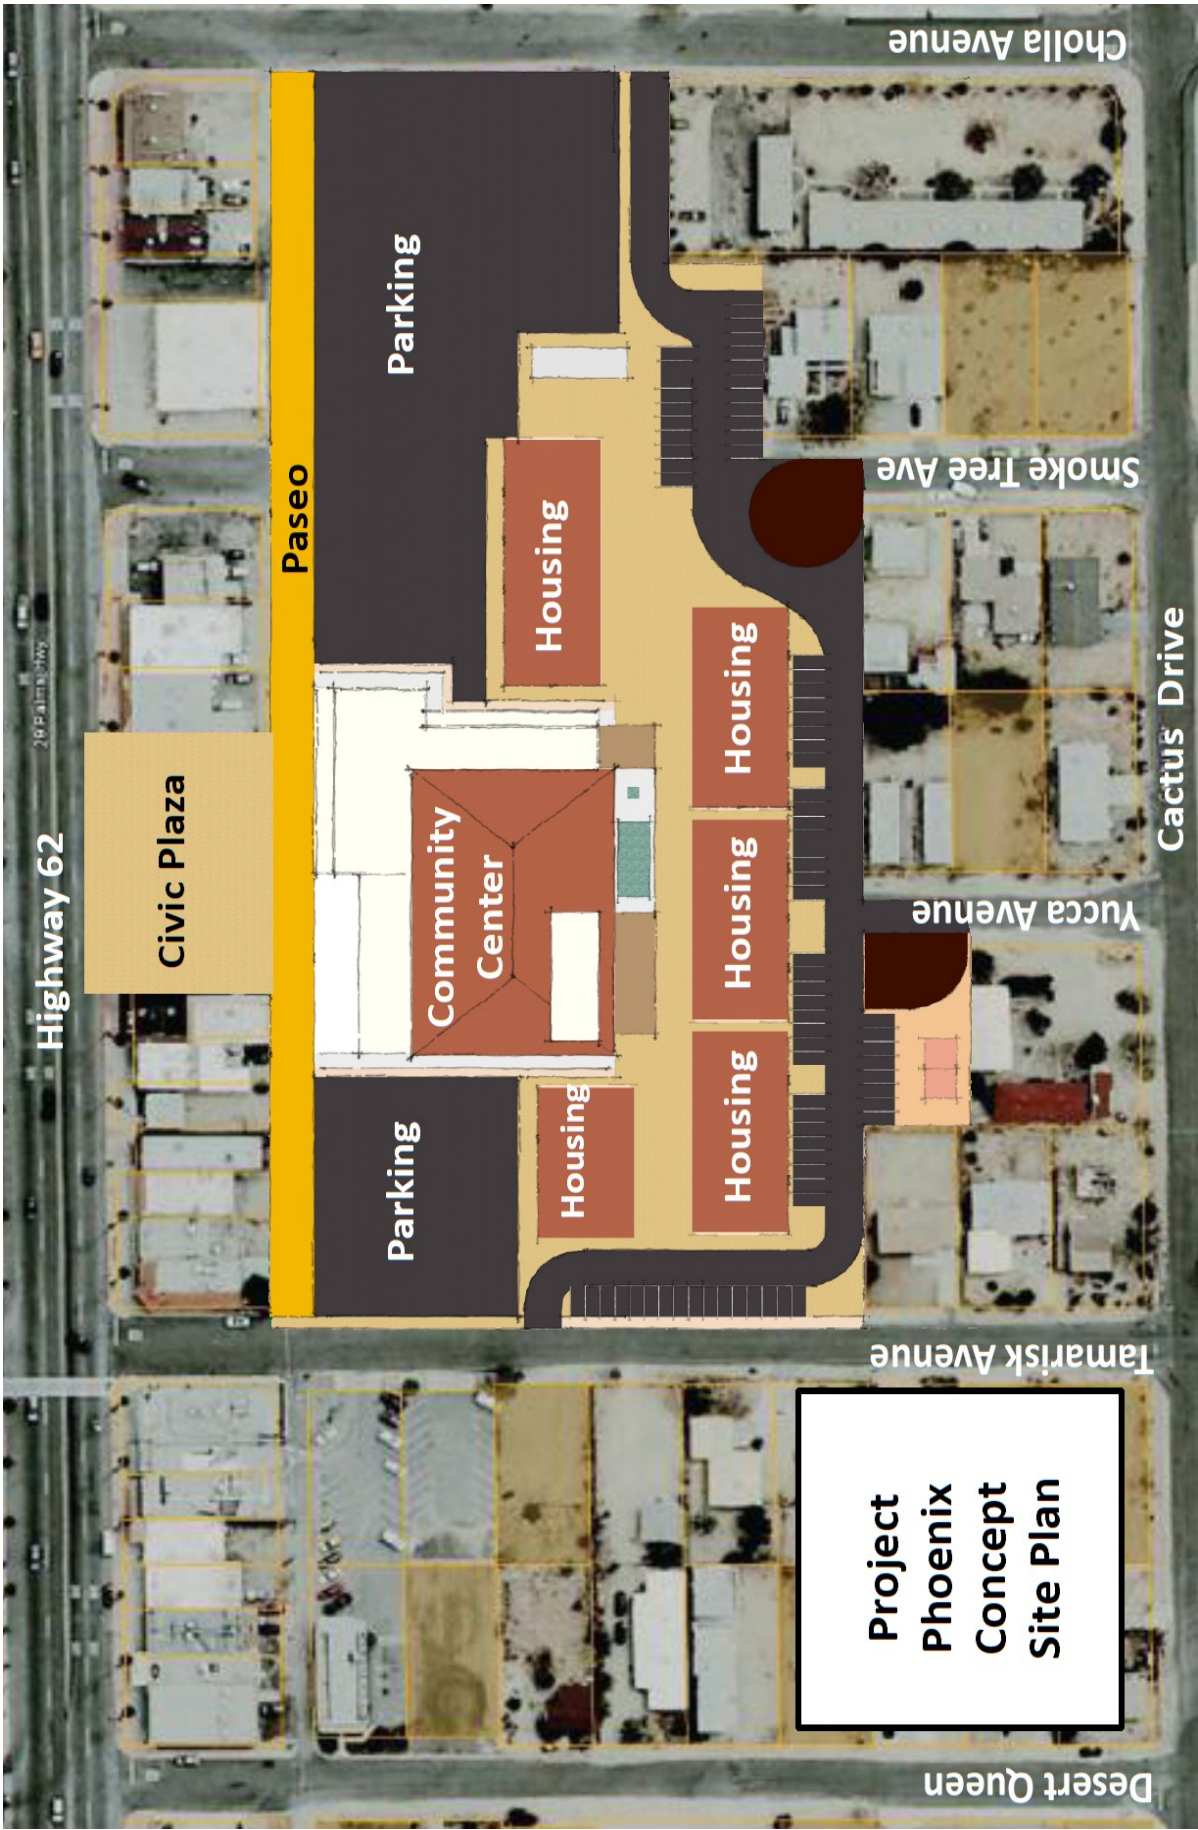

29 PALMS PROJECT PHOENIX SITE AREA

**Project
Phoenix
Concept
Site Plan**

Highway 62

Civic Plaza

Paseo

Parking

**Community
Center**

Housing

Housing

Housing

Housing

Tamarisk Avenue

Yucca Avenue

Smoke Tree Ave

Cholla Avenue

Cactus Drive

Desert Queen